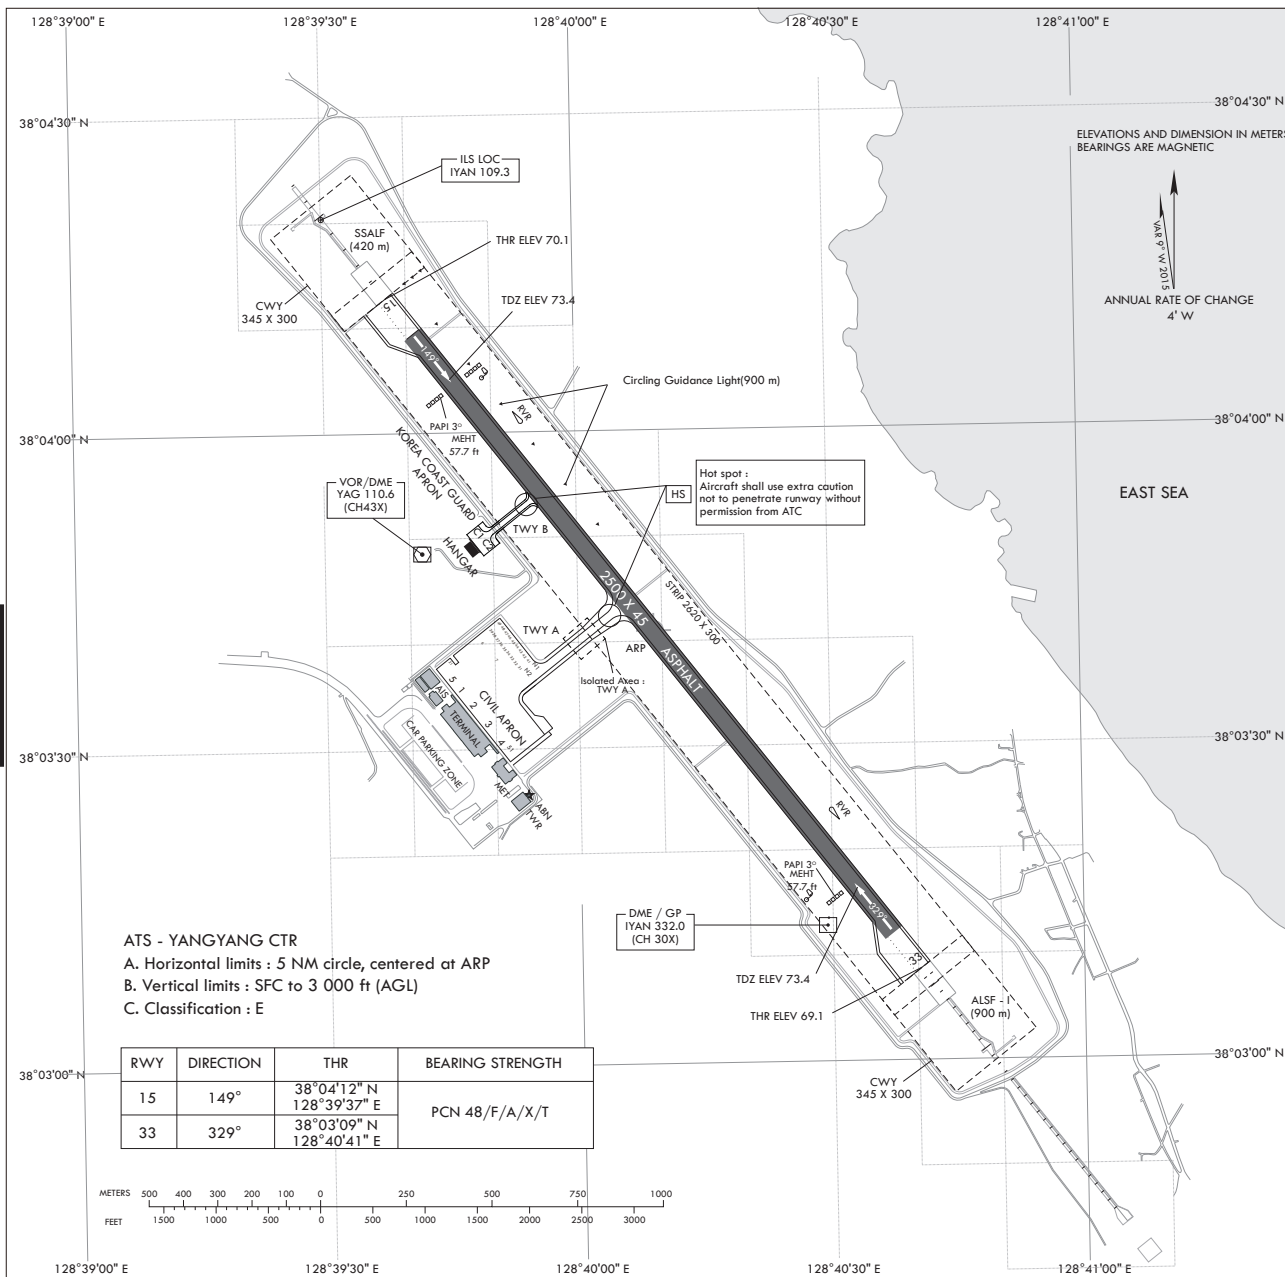

**AERODROME
CHART - ICAO**

38°03'41" N
128°40'09" E ELEV 73.4 m

TWR	118.85	123.15
	124.375	240.4
GND	123.15	240.4

YANGYANG/Yangyang Intl

Change : Information of ACFT stands.